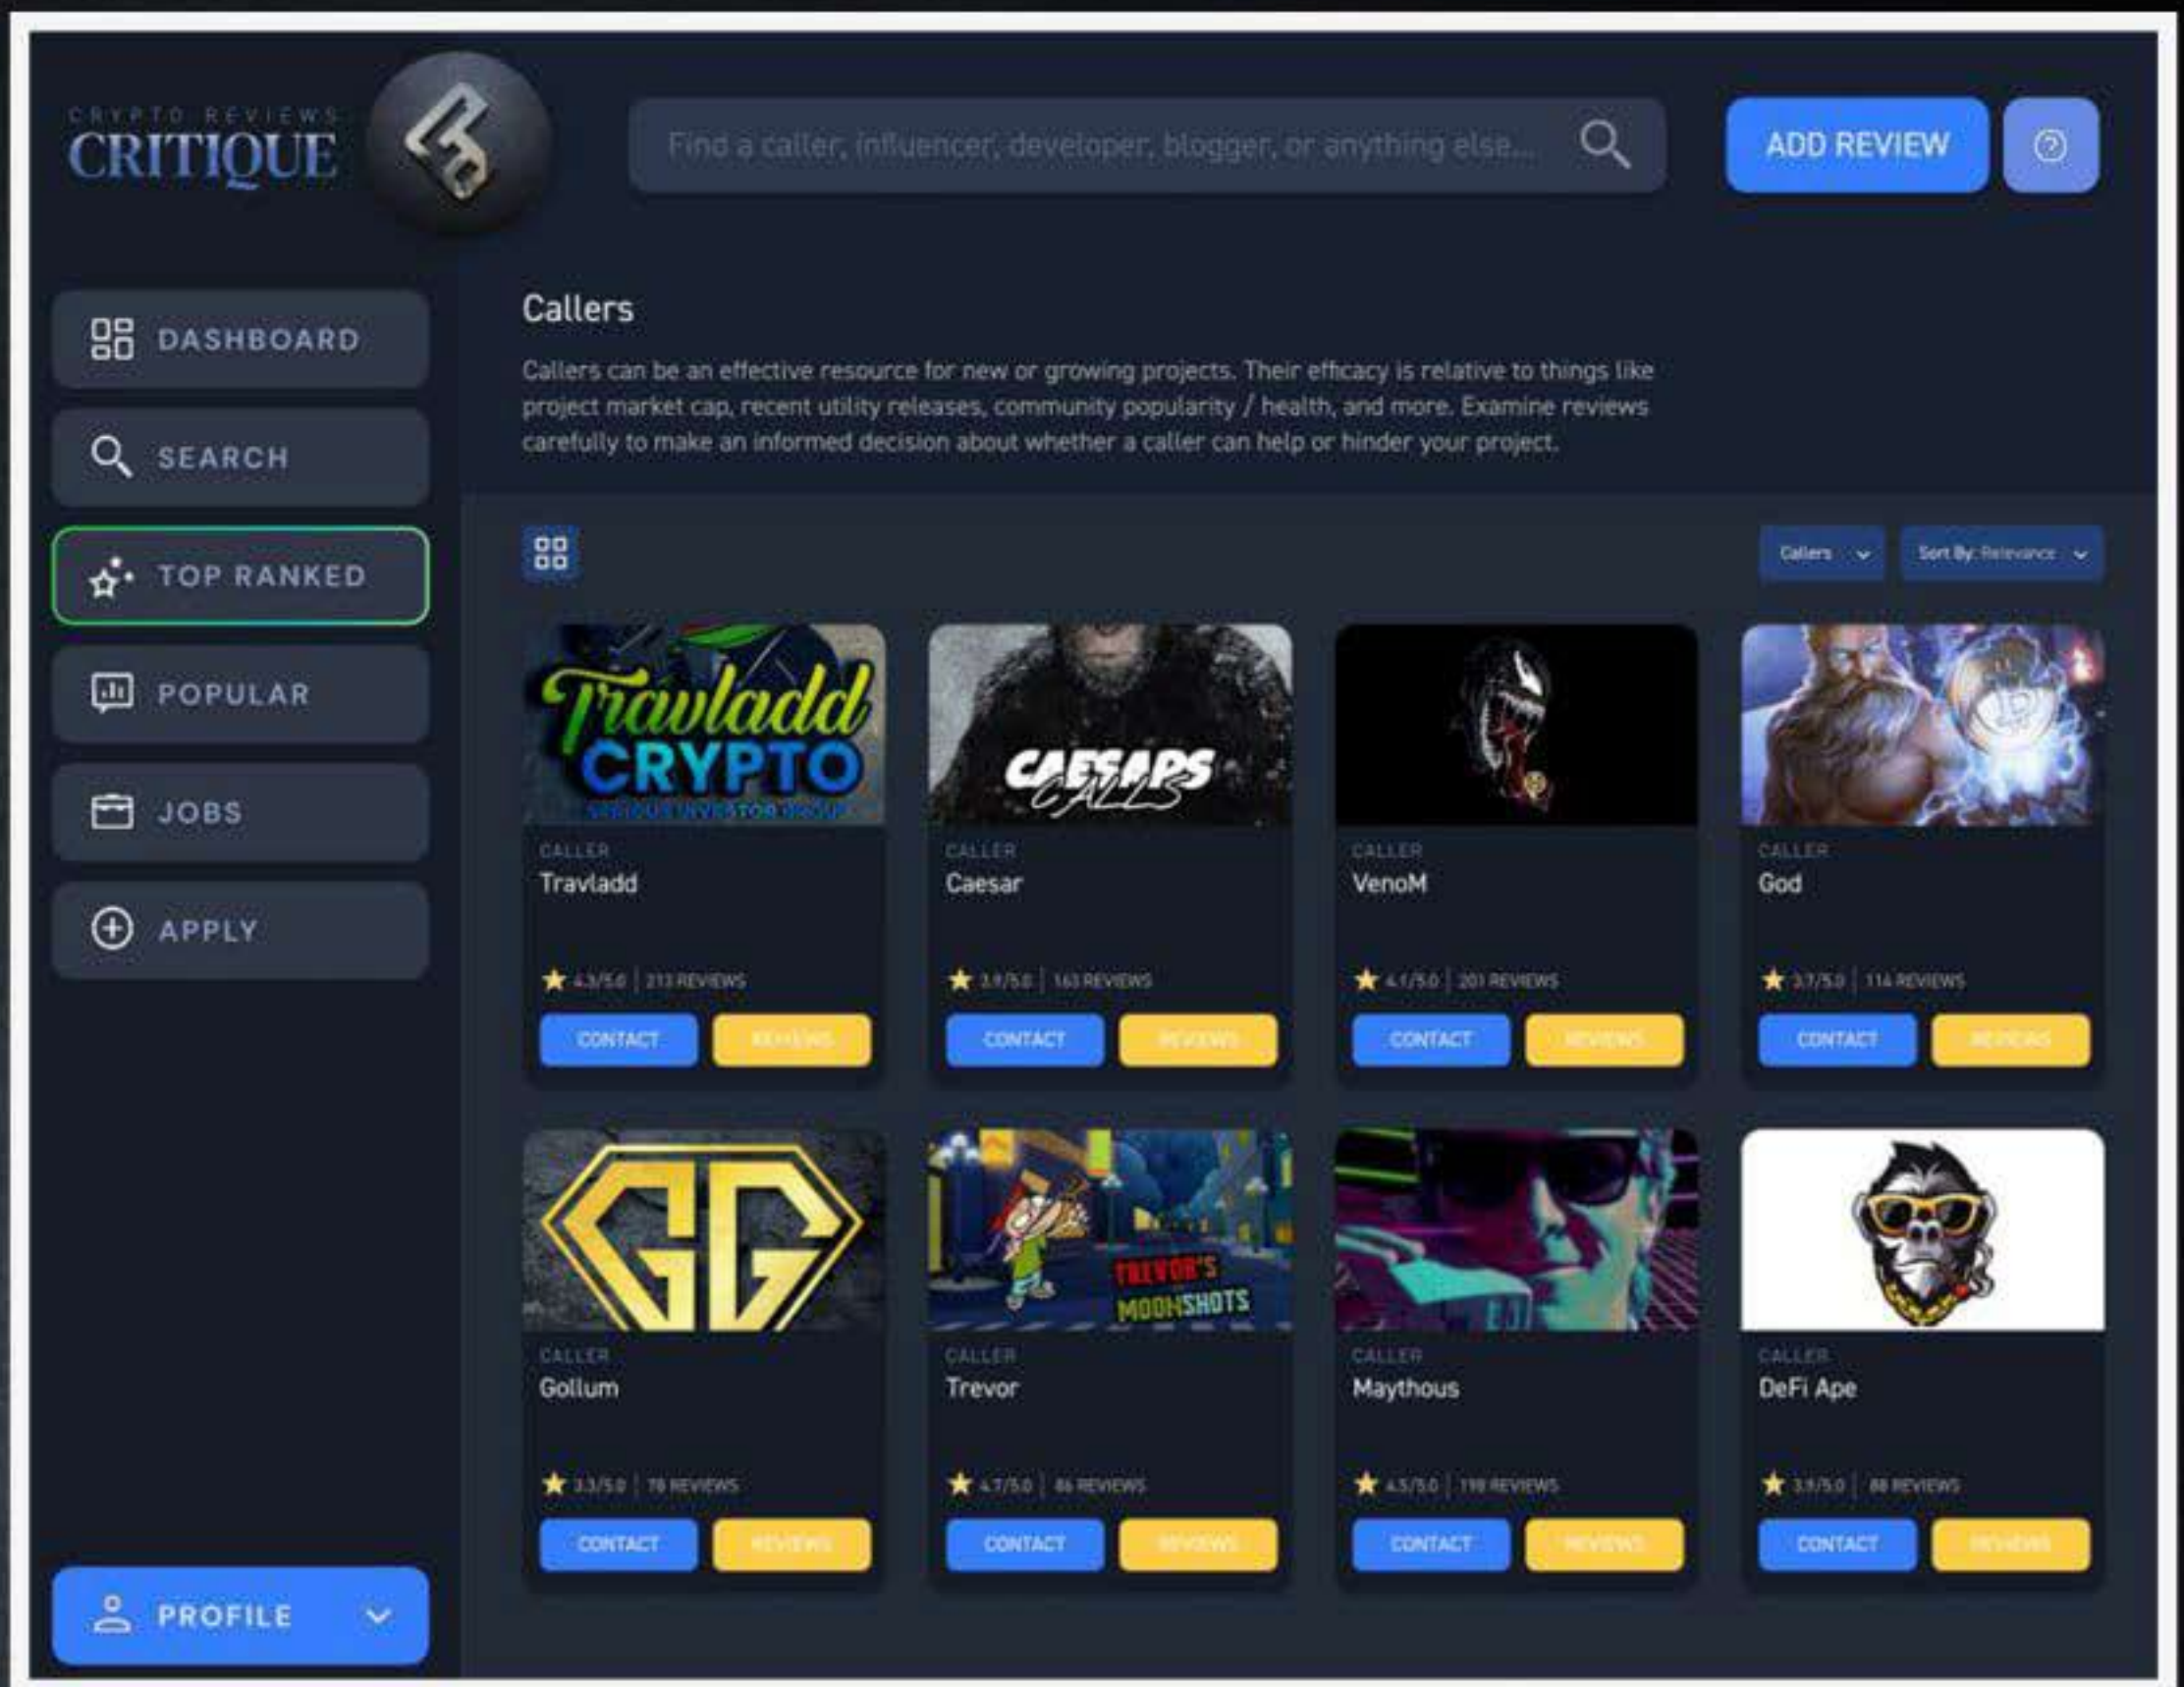

THE PLATFORM

WE BELIEVE THAT A SHOWCASE OF THE PLATFORM IS IMPORTANT FOR INVESTORS AND USERS TO SHOW THAT THEIR MONEY IS GOING EXACTLY TO WHERE THEY BELIEVE IT IS GOING WITHOUT JUST STATING THAT “THIS IS HAPPENING” WITHOUT PROOF.

THIS SCREENSHOT OF THE PLATFORM SHOWCASES JUST A COUPLE OF THE FEATURES YOU CAN EXPECT TO SEE AND WHAT IT CURRENTLY LOOKS LIKE. FROM THIS PAGE YOU CAN SEE SOME OF THE MOST WELL-KNOWN CALL CHANNELS FROM THE SPACE WHICH WILL ALL HAVE THEIR OWN PERSONAL LINK TO A PAGE WHERE YOU CAN FIND ALL EXTENSIVE INFORMATION ON AND REVIEWS LEFT BY THE COMMUNITY ALIGNED. EACH PAGE WILL HAVE A BUTTON LINK WHICH WILL TAKE YOU TO THE REAL AND CONFIRMED OWNER OF THE CHANNEL. THIS WILL COMPLETELY ERADICATE THE CHANCE OF TALKING TO A FAKE OWNER AND LOSING YOUR MONEY TO SCAMMERS. THIS IS WILDLY IMPORTANT IN TERMS OF TRUE INFORMATION AND REMOVING THE CHANCE OF HAVING TO WORRY YOU’RE ON THE ROAD TO LOSING YOUR MONEY.